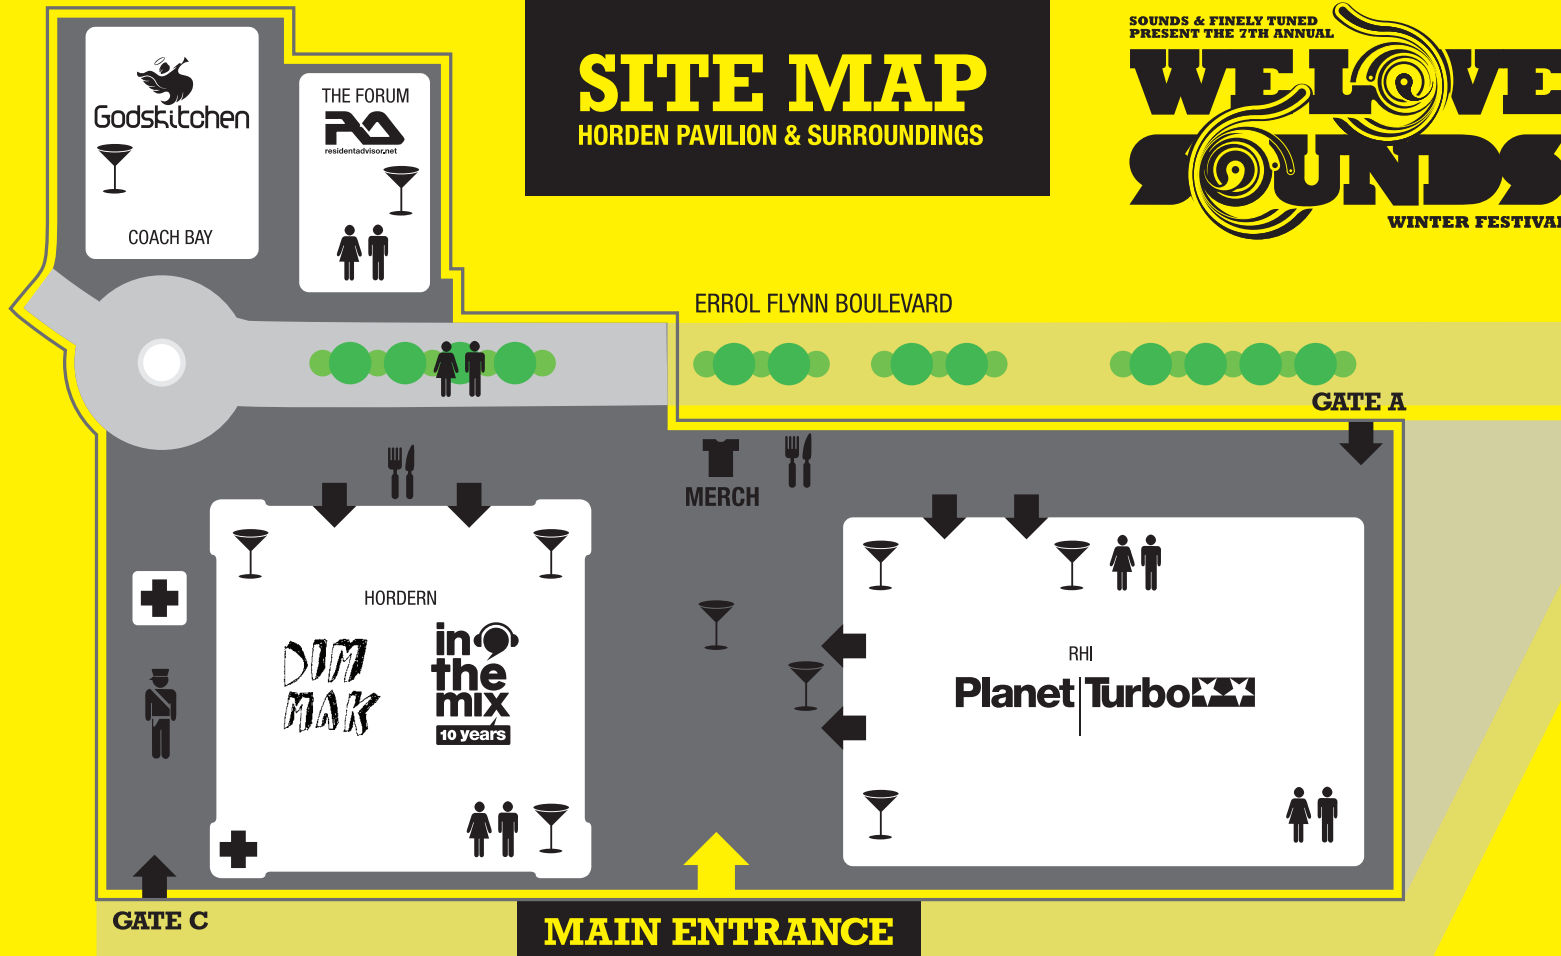

SITE MAP

HORDEN PAVILION & SURROUNDINGS

- 
ENTRY
- 
TOILET
- 
BAR
- 
FOOD
- 
MERCH
- 
POLICE
- 
FIRST AID

REMEMBER ARENA CAPACITIES TODAY ARE LIMITED FOR YOUR SAFETY & DANCING COMFORT. FROM TIME TO TIME, AN ARENA MAY HENCE BE TEMPORARILY CLOSED OFF. PLEASE ARRIVE EARLY TO ANY ACT YOU WANT TO CATCH, SO AS TO AVOID DISAPPOINTMENT.